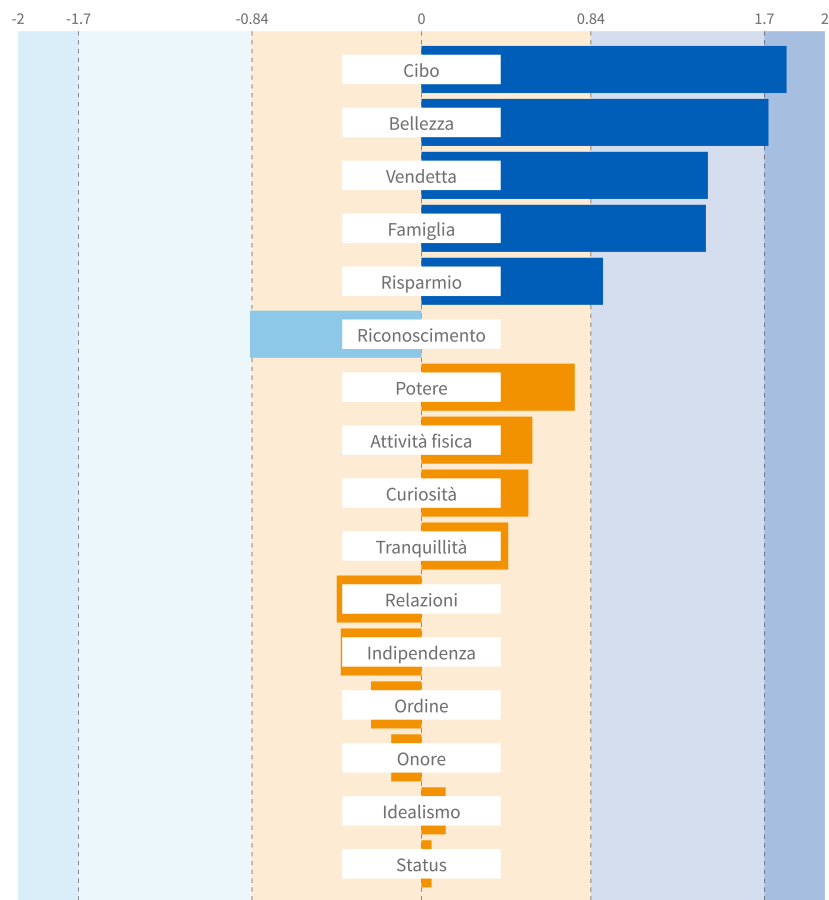

REISS MOTIVATION PROFILE® (RMP)

Lele

All rights reserved by IDS Publishing Corporation & RMP Swiss 28877